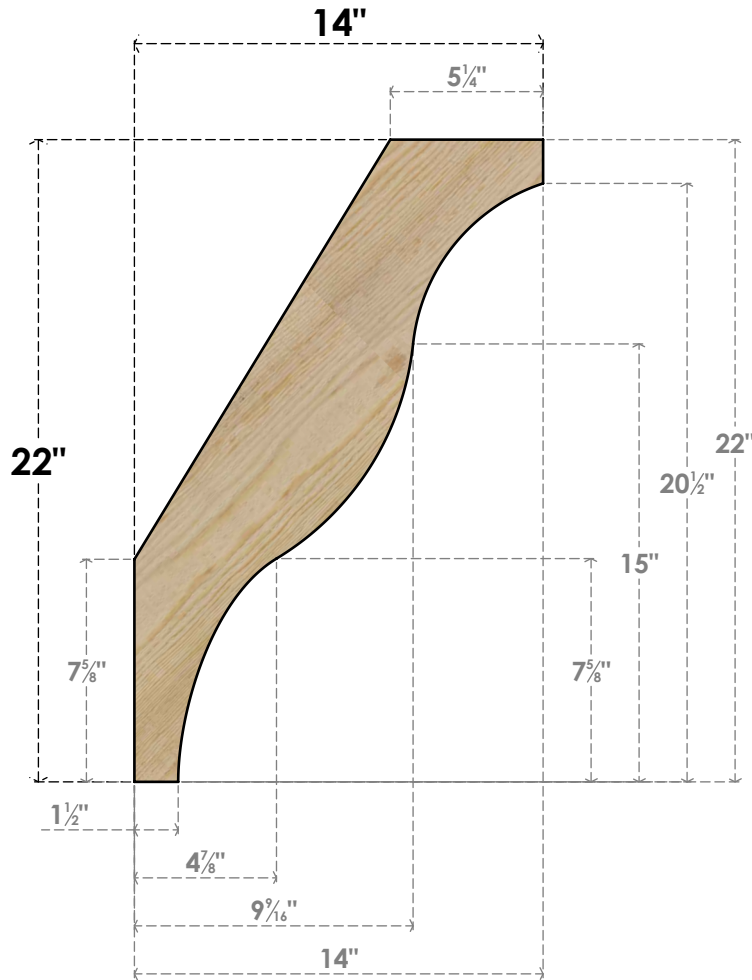

BRC04X14X22FST00RDF

4"W X 14"D X 22"H FUNSTON ROUGH SAWN BRACE, DOUGLAS FIR

SIDE

FRONT

EKENA MILLWORK
 2300 WEST MAIN ST.
 CLARKSVILLE, TX 75426
 TOLL FREE: 866-607-0453
 WWW.EKENAMILLWORK.COM

NOTES

1. INSTALLATION TO BE COMPLETED IN ACCORDANCE WITH MANUFACTURER'S SPECIFICATIONS.
2. DRAWING MAY NOT BE TO SCALE
3. THIS DRAWING IS INTENDED FOR DESIGN AND PLANNING PURPOSES ONLY.
4. ALL INFORMATION CONTAINED HEREIN WAS CURRENT AT THE TIME OF DEVELOPMENT BUT MUST BE REVIEWED AND APPROVED BY THE PRODUCT MANUFACTURER TO BE CONSIDERED ACCURATE.
5. PRODUCTS ARE NOT KILN DRIED. THIS ITEM IS UNIQUE AND WILL CONTAIN THE NATURAL VARIATIONS THAT THE WOOD SPECIES OFFERS. THIS MAY RESULT IN VARIATIONS UP TO 1/4"