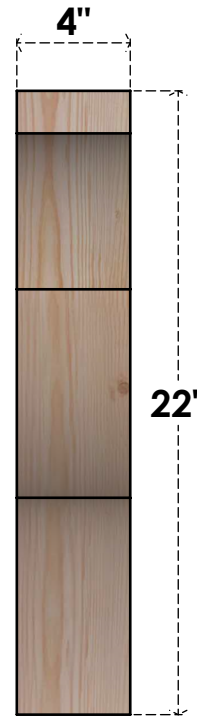

BRC04X14X22FST00RDF

4"W X 14"D X 22"H FUNSTON ROUGH SAWN BRACE, DOUGLAS FIR

SIDE

FRONT

EKENA MILLWORK
 2300 WEST MAIN ST.
 CLARKSVILLE, TX 75426
 TOLL FREE: 866-607-0453
 WWW.EKENAMILLWORK.COM

NOTES

1. INSTALLATION TO BE COMPLETED IN ACCORDANCE WITH MANUFACTURER'S SPECIFICATIONS.
2. DRAWING MAY NOT BE TO SCALE
3. THIS DRAWING IS INTENDED FOR DESIGN AND PLANNING PURPOSES ONLY.
4. ALL INFORMATION CONTAINED HEREIN WAS CURRENT AT THE TIME OF DEVELOPMENT BUT MUST BE REVIEWED AND APPROVED BY THE PRODUCT MANUFACTURER TO BE CONSIDERED ACCURATE.
5. PRODUCTS ARE NOT KILN DRIED. THIS ITEM IS UNIQUE AND WILL CONTAIN THE NATURAL VARIATIONS THAT THE WOOD SPECIES OFFERS. THIS MAY RESULT IN VARIATIONS UP TO 1/4"